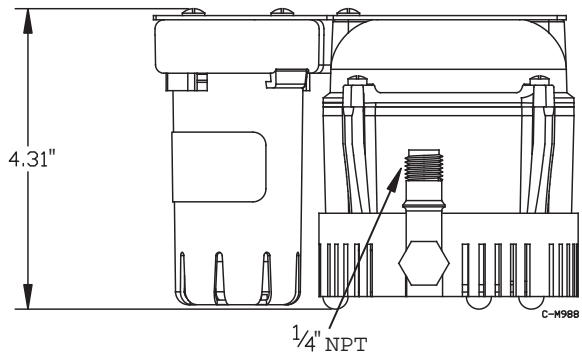

Dimensional Outlines

Specifications

Item #	Model	Discharge	HP	Volts	Hertz	Amps	Watts	Performance (GPH @ Head)			Shut Off	PSI	Power Cord	Weight
								1'	3'	5'				
1-ABS	550532	1/4"	1/150	230	50/60	0.6/0.5	70	205	180	145	10'	4.3	11'	4.31

Replacement Parts

Volute: 116375
Impeller: 116437
Seal Ring: 928007
Screen: 101376
Tank: 150102 (for 550552 only)

LittleGIANT
Pumps. People. Partnerships.